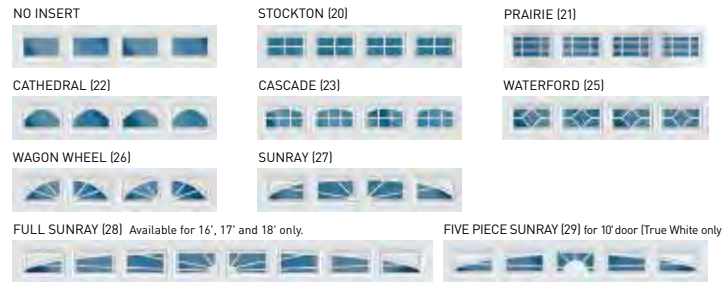

SHORT PANEL for traditional designs.