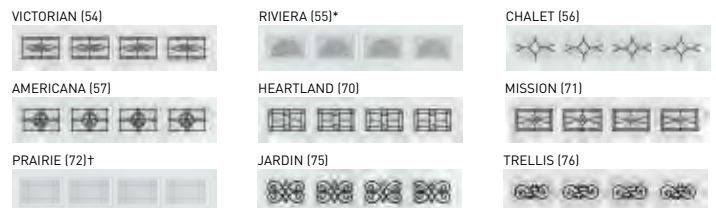

SHORT PANEL for traditional designs.