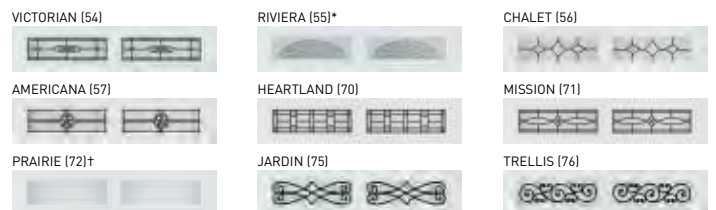

LONG PANEL for traditional and carriage house designs.

Mosaic Window Options

Available for traditional designs.

The choice is yours.

Add visual interest to your contemporary, mid-century modern or transitional home. With Mosaic Window Options you decide the number and location of windows to create the door design you want. Visit amarr.com/mosaic for design inspirations.