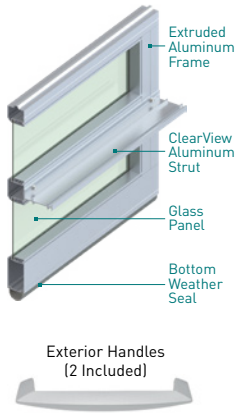

Amarr® Horizon

Construction

ALUMINUM HO1000

An Amarr Horizon HO1000 multiview door offers unique styling to match any modern architecture.

- Extruded aluminum frame provides durability, low maintenance and corrosion resistance
- Tongue and groove section joints provide additional protection against the elements
- ClearView Aluminum Strut System does not restrict viewing area and adds strength and durability
- Equal glass heights in all sections of a door
- Glass expands up to 8'2" wide

Specifications

AMARR HORIZON HO1000

FRAME CONSTRUCTION	2" thick aluminum
SECTION HEIGHTS	Varies by door height
DOOR WIDTHS	2' – 20' 2" (in 1" increments)
DOOR HEIGHTS	6' – 20' 1"
CLEARVIEW STRUT SYSTEM	Only required for doors ≥ 16'
WIND LOAD¹ AVAILABLE	NA
FINISH WARRANTY²	5 Years
WORKMANSHIP WARRANTY²	5 Years
HARDWARE WARRANTY²	5 Years

Door Configurations

For Single Pane Glazing		
Door Width	# Center Stiles	# Windows/Section
Up to 8' 2"	0	2
8' 3" – 16' 2"	1	4
16' 3" – 20' 2"	2	6

For Insulated Glazing		
Door Width	# Center Stiles	# Windows/Section
Up to 10' 2"	1	4
10' 3" – 16' 2"	2	6
16' 3" – 20' 2"	3	8

Glazing Options

	Single Pane										Insulated		
	Tempered				Laminated	Polycarbonate			Acrylic			Tempered	1/2" Low-E
	3/16" STD	3/16" Low-E	1/4"	1/4" Low-E		Single 1/8"	Single 1/4"	Tri-Wall 5/8"	1/8"	1/4"	1/2"		
CLEAR													
OBSCURE	•												
GRAY	•											•	•
BRONZE	•							•				•	•
GREEN	•											•	•
FROST	•		•					•				•	
SNOW					•		•						
WHITEOUT					•								
BLACK ICE					•								

Entrematic and Amarr as words and logos are trademarks owned by Entrematic Group AB or companies within the Entrematic Group.

©Entrematic Group AB 2017. All rights reserved. Printed in USA Form #6371117/40M/GVS

Colors

Actual color may vary from samples shown.

IN STOCK FINISHES

ANODIZE

PAINT

SPECIAL ORDER FINISHES

Longer lead time and price upcharge may apply.