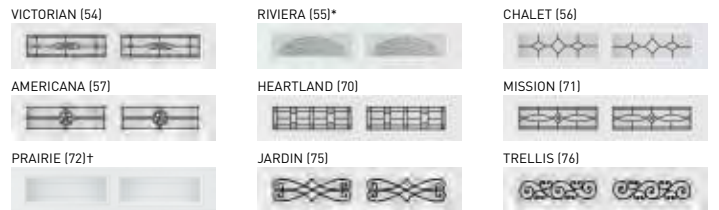

DecraGlass™ Windows

Tempered obscure glass with baked-on ceramic designs.

* Clear glass with printed frost pattern.
† Obscure glass with v-groove.