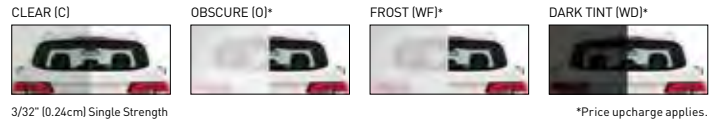

Glass Options

Insulated glass available in Clear, Frost and Dark Tint*