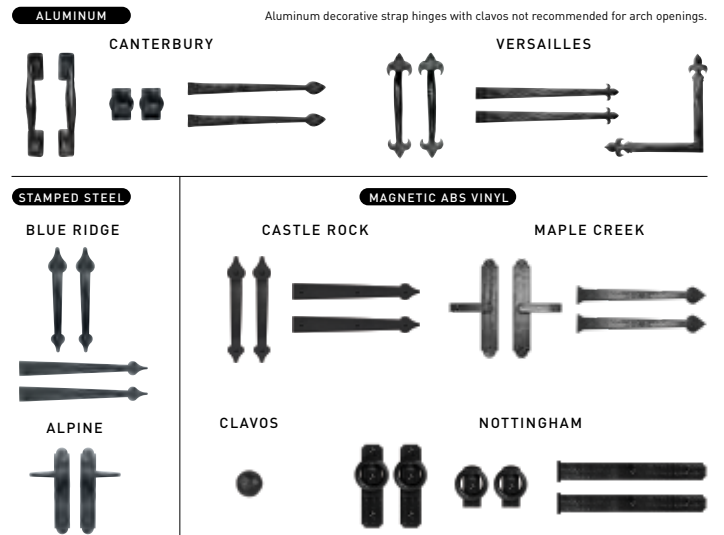

Decorative Hardware

YOUR LOCAL AMARR DEALER: