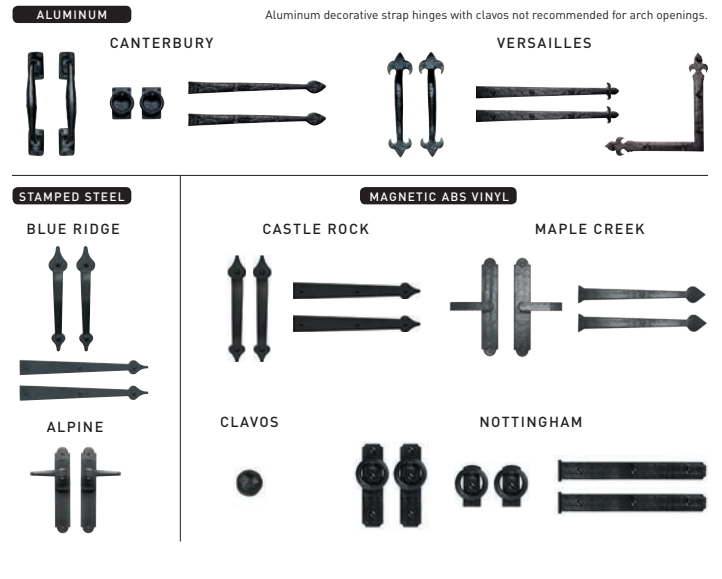

Decorative Hardware

YOUR LOCAL AMARR DEALER: