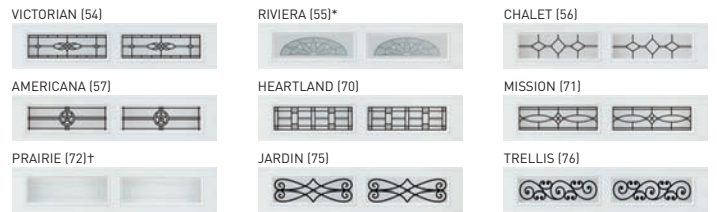

DecraGlass™ Windows

Tempered obscure glass with baked-on ceramic designs. Available for DC3200 only.