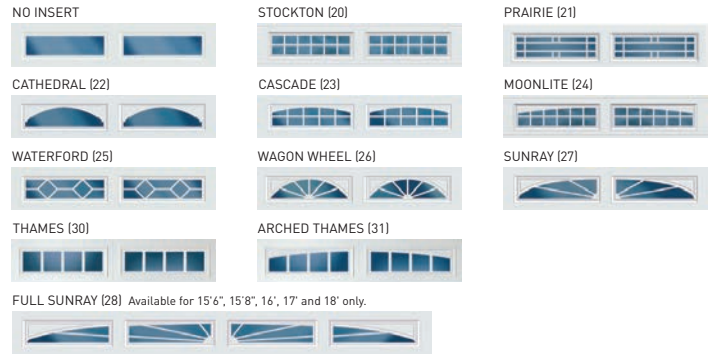

DecraTrim Window Inserts

Available with Clear, Obscure, Frost or Dark Tint glass.