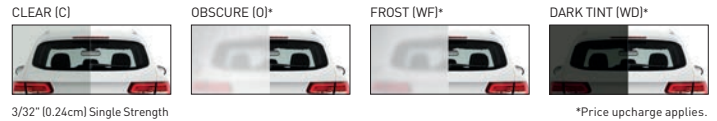

Glass Options

Insulated glass available in Clear, Frost and Dark Tint (DC3200 only).