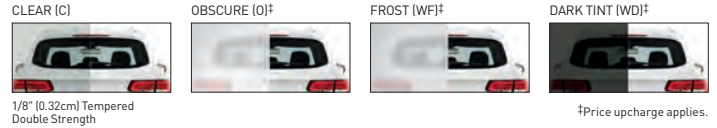

Glass Options

Insulated glass available in Clear, Frost and Dark Tint.†