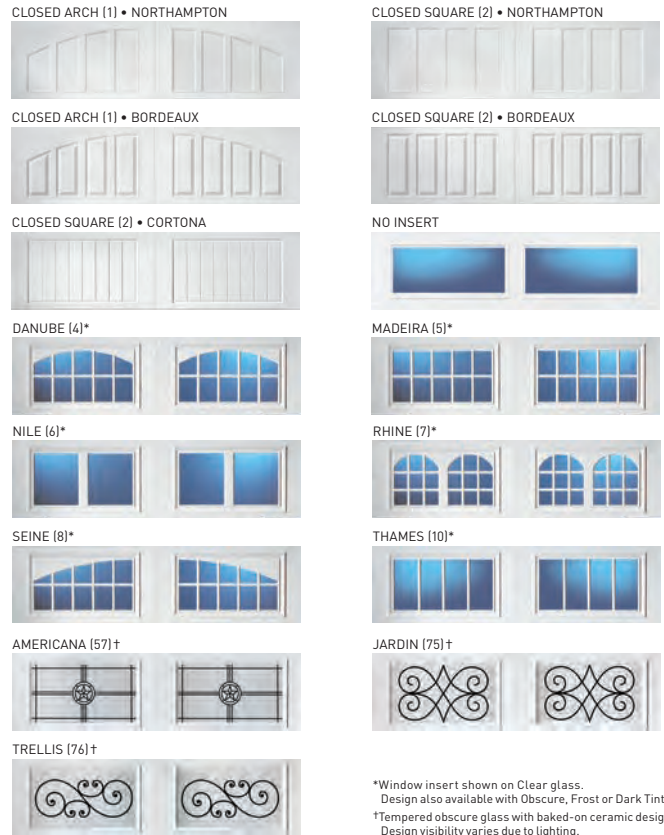

Top Sections